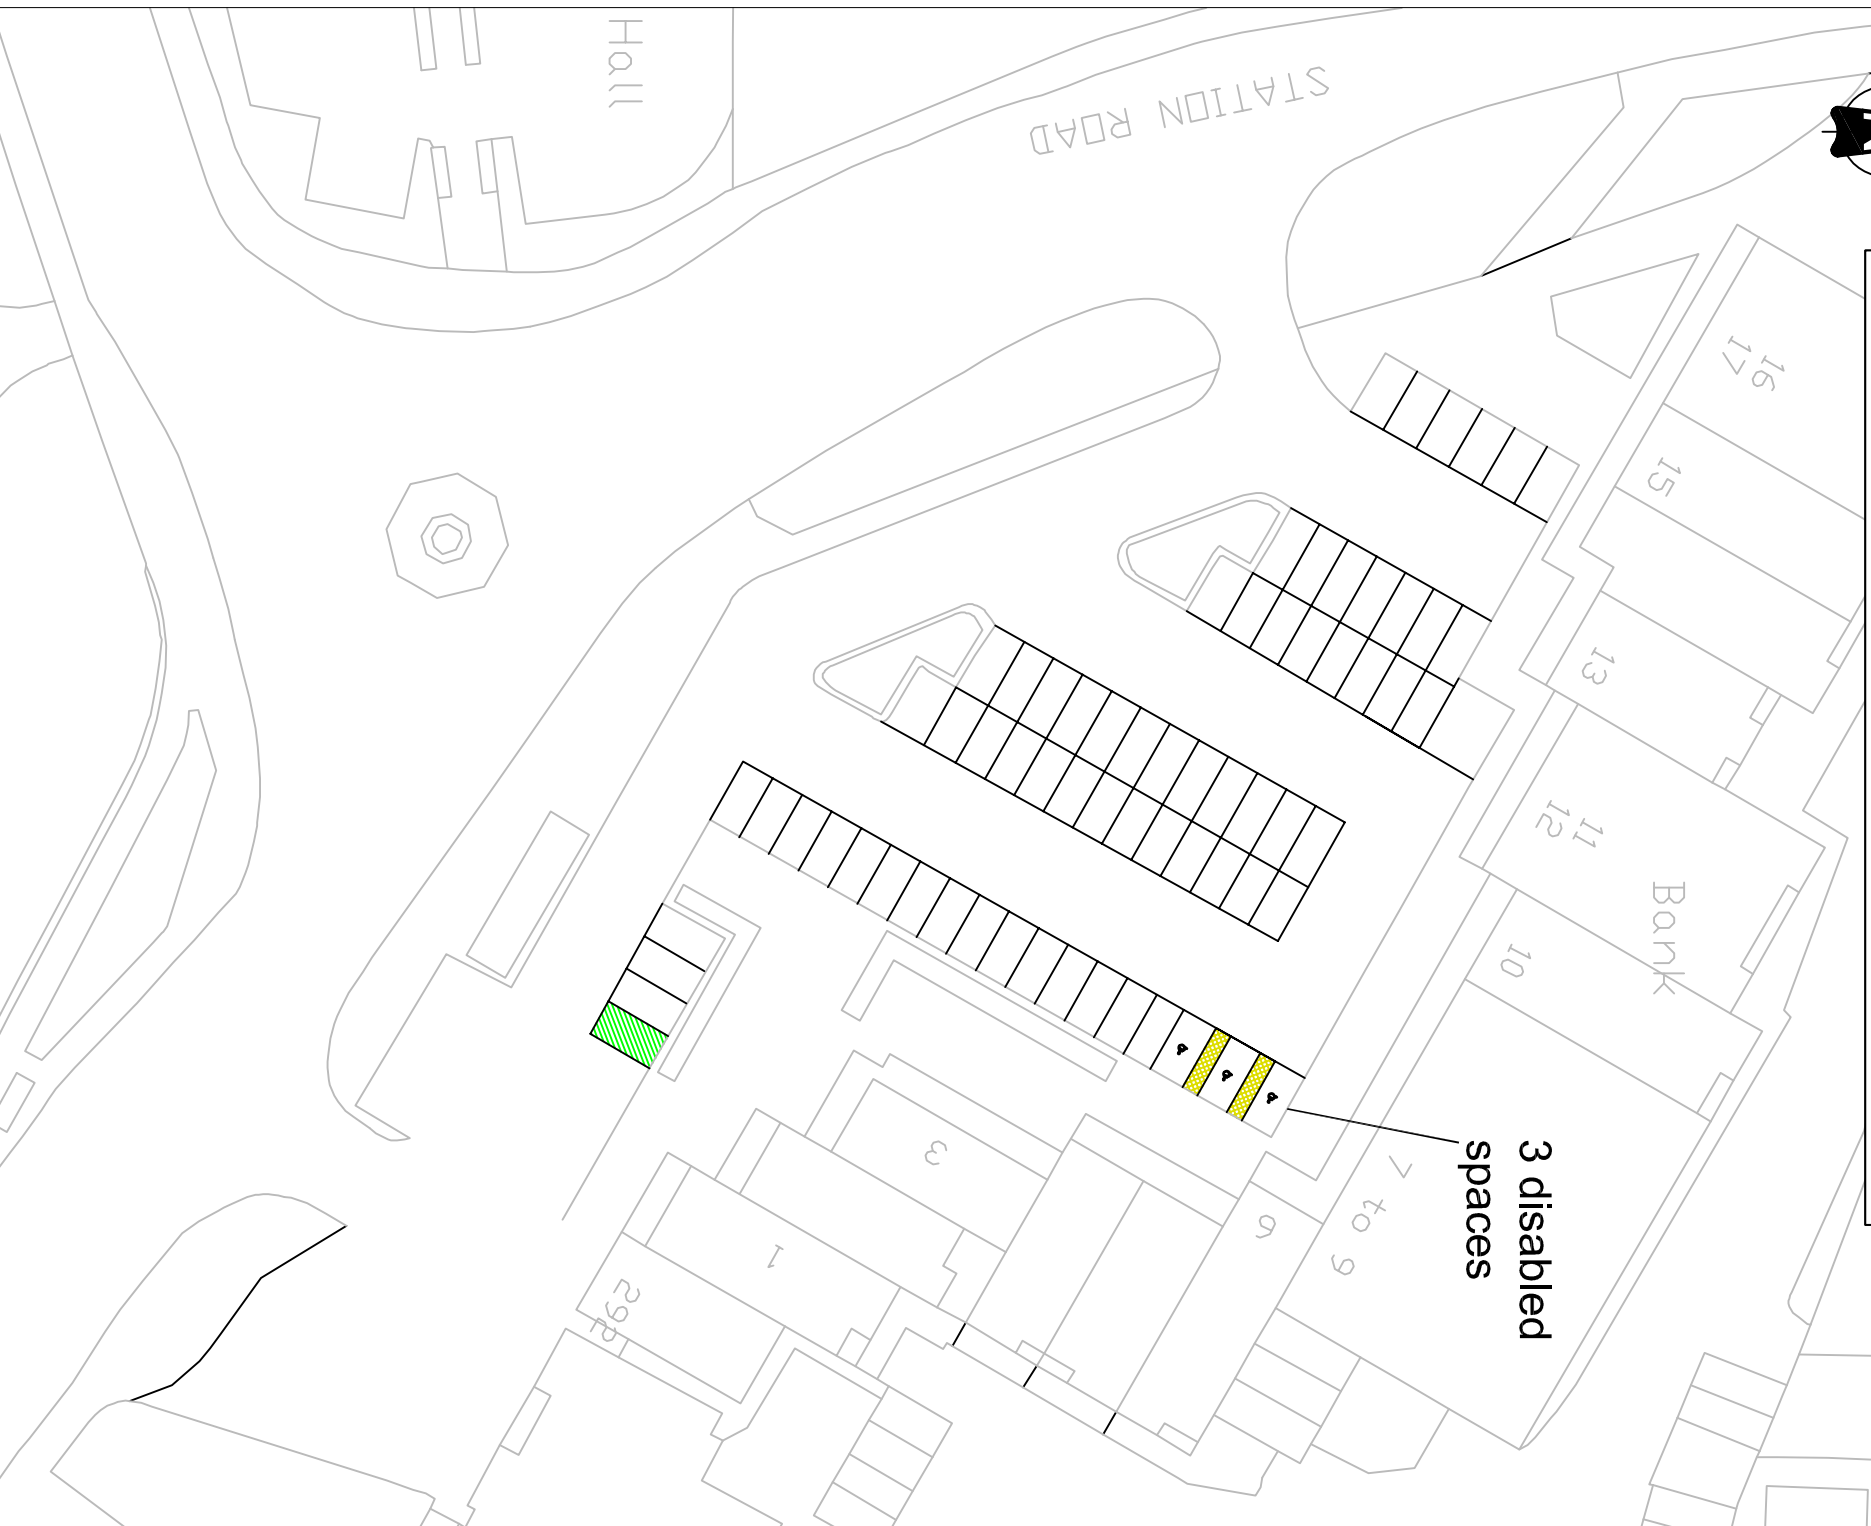

Harrow Market car park -
current layout **64 spaces**

Harrow Market car park -
proposed layout **78 spaces**

Figure 5.2 - Proposed layout of the Harrow Market car park